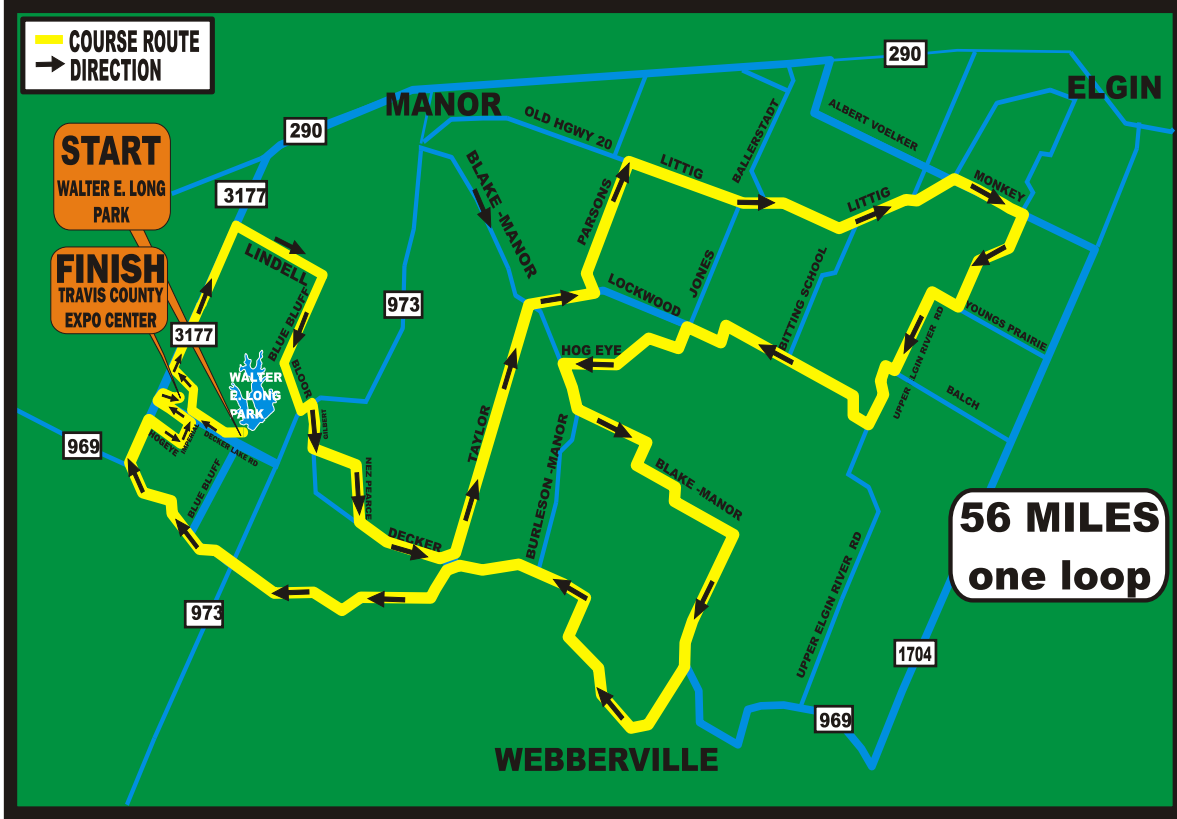

LONGHORN BIKE COURSE

- START AT LAKE WALTER E. LONG
- RIGHT ON HOGEYE
- RIGHT ON DECKER
- RIGHT THROUGH EXPO CENTER GATE 2
- RIGHT ON 3177
- RIGHT ON LINDELL
- RIGHT ON BLUE BLUFF
- LEFT ON BLOOR
- RIGHT ON BLOOR/ 130 ACCESS ROAD
- LEFT ON 973
- RIGHT ON GILBERT
- LEFT ON NEZ PEARCE
- BEAR LEFT ONTO DECKER
- LEFT ON TAYLOR
- STRAIGHT ONTO LOCKWOOD
- LEFT ON PARSONS
- RIGHT ON LITTIG
- RIGHT ON MONKEY
- RIGHT ON UPPER ELGIN
- RIGHT ON HOGEYE
- ONTO LOCKWOOD
- LEFT ON HOGEYE
- LEFT ON BLAKE MANOR
- RIGHT ON 969
- RIGHT ON 3177
- RIGHT ON HOGEYE
- LEFT ON IMPERIAL
- LEFT ON DECKER LAKE ROAD
- RIGHT ON 3177
- RIGHT INTO GATE 2 AT EXPO CENTER
- FINISH AT LUEDECKE ARENA